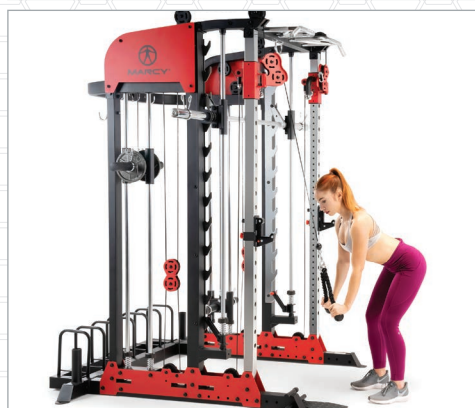

MARCY®

www.MarcyPro.com

SM-7553 EXERCISE CHART

Marcy Pro Deluxe Smith Cage Home Gym System

CLOSE GRIP PULL DOWN
PULLEY ATTACHMENT: V-HANDLE

SEATED ROW
PULLEY ATTACHMENT: V-HANDLE

SQUAT
PULLEY ATTACHMENT: V-HANDLE

HIP ADDUCTION
PULLEY ATTACHMENT: ANKLE STRAP

BACKWARD LUNGE
PULLEY ATTACHMENT: ANKLE STRAP

SIDE LUNGE
PULLEY ATTACHMENT: ANKLE STRAP

UNDERHAND BICEP CURL
PULLEY ATTACHMENT: LAT BAR

OVERHAND BICEP CURL
PULLEY ATTACHMENT: LAT BAR

LAT PULL DOWN
PULLEY ATTACHMENT: LAT BAR

ROPE PULL THROUGH
PULLEY ATTACHMENT: TRICEP ROPE

ROPE J PULL DOWN
PULLEY ATTACHMENT: TRICEP ROPE

HAMMER CURL
PULLEY ATTACHMENT: TRICEP ROPE

SIDE LATERAL RAISE
PULLEY ATTACHMENT: ADJUSTABLE HANDLES

UPRIGHT CABLE FLY
DOUBLE PULLEY ATTACHMENT: ADJUSTABLE HANDLES

STANDARD CABLE FLY
DOUBLE PULLEY ATTACHMENT: ADJUSTABLE HANDLES

SINGLE LEG SQUAT
MACHINE ATTACHMENT: SAFETY CATCH WITH LEG ANCHOR

DECLINE PUSH-UP
MACHINE ATTACHMENT: SAFETY CATCH WITH LEG ANCHOR