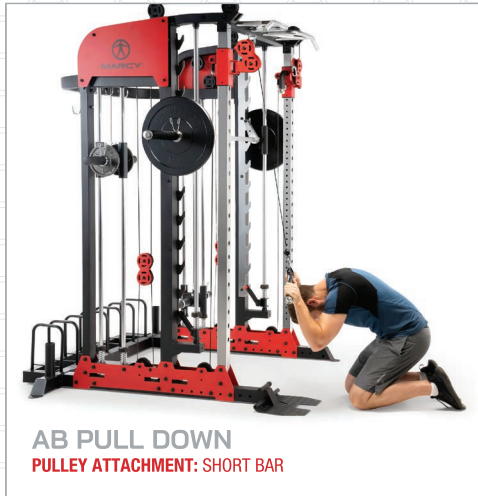

MARCY®

www.MarcyPro.com

SM-7553 EXERCISE CHART

Marcy Pro Deluxe Smith Cage Home Gym System

CLOSE GRIP PULL DOWN
PULLEY ATTACHMENT: V-HANDLE

SEATED ROW
PULLEY ATTACHMENT: V-HANDLE

SQUAT
PULLEY ATTACHMENT: V-HANDLE

HIP ADDUCTION
PULLEY ATTACHMENT: ANKLE STRAP

BACKWARD LUNGE
PULLEY ATTACHMENT: ANKLE STRAP

SIDE LUNGE
PULLEY ATTACHMENT: ANKLE STRAP

UNDERHAND BICEP CURL
PULLEY ATTACHMENT: LAT BAR

OVERHAND BICEP CURL
PULLEY ATTACHMENT: LAT BAR

LAT PULL DOWN
PULLEY ATTACHMENT: LAT BAR

ROPE PULL THROUGH
PULLEY ATTACHMENT: TRICEP ROPE

ROPE J PULL DOWN
PULLEY ATTACHMENT: TRICEP ROPE

HAMMER CURL
PULLEY ATTACHMENT: TRICEP ROPE

SIDE LATERAL RAISE
PULLEY ATTACHMENT: ADJUSTABLE HANDLES

UPRIGHT CABLE FLY
DOUBLE PULLEY ATTACHMENT: ADJUSTABLE HANDLES

STANDARD CABLE FLY
DOUBLE PULLEY ATTACHMENT: ADJUSTABLE HANDLES

SINGLE LEG SQUAT
MACHINE ATTACHMENT: SAFETY CATCH WITH LEG ANCHOR

DECLINE PUSH-UP
MACHINE ATTACHMENT: SAFETY CATCH WITH LEG ANCHOR