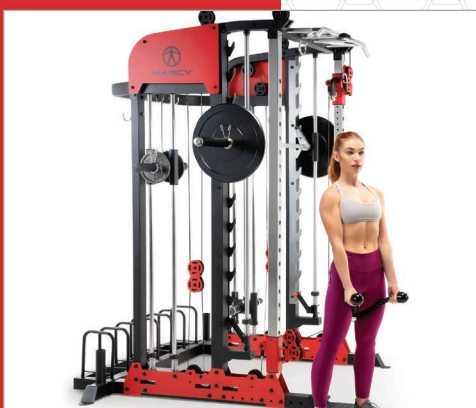

MARCY®

www.MarcyPro.com

SM-7553 EXERCISE CHART

Marcy Pro Deluxe Smith Cage Home Gym System

CLOSE GRIP PULL DOWN
PULLEY ATTACHMENT: V-HANDLE

SEATED ROW
PULLEY ATTACHMENT: V-HANDLE

SQUAT
PULLEY ATTACHMENT: V-HANDLE

HIP ADDUCTION
PULLEY ATTACHMENT: ANKLE STRAP

BACKWARD LUNGE
PULLEY ATTACHMENT: ANKLE STRAP

SIDE LUNGE
PULLEY ATTACHMENT: ANKLE STRAP

UNDERHAND BICEP CURL
PULLEY ATTACHMENT: LAT BAR

OVERHAND BICEP CURL
PULLEY ATTACHMENT: LAT BAR

LAT PULL DOWN
PULLEY ATTACHMENT: LAT BAR

ROPE PULL THROUGH
PULLEY ATTACHMENT: TRICEP ROPE

ROPE J PULL DOWN
PULLEY ATTACHMENT: TRICEP ROPE

HAMMER CURL
PULLEY ATTACHMENT: TRICEP ROPE

SIDE LATERAL RAISE
PULLEY ATTACHMENT: ADJUSTABLE HANDLES

UPRIGHT CABLE FLY
DOUBLE PULLEY ATTACHMENT: ADJUSTABLE HANDLES

STANDARD CABLE FLY
DOUBLE PULLEY ATTACHMENT: ADJUSTABLE HANDLES

SINGLE LEG SQUAT
MACHINE ATTACHMENT: SAFETY CATCH WITH LEG ANCHOR

DECLINE PUSH-UP
MACHINE ATTACHMENT: SAFETY CATCH WITH LEG ANCHOR