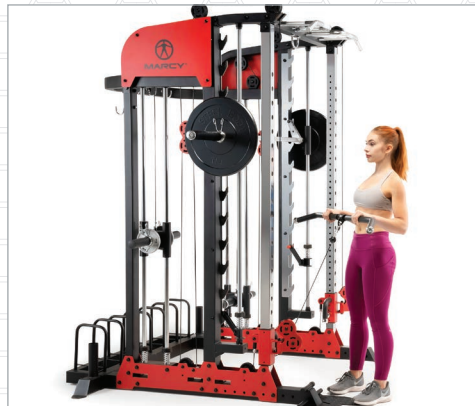

MARCY®

www.MarcyPro.com

SM-7553 EXERCISE CHART

Marcy Pro Deluxe Smith Cage Home Gym System

CLOSE GRIP PULL DOWN
PULLEY ATTACHMENT: V-HANDLE

SEATED ROW
PULLEY ATTACHMENT: V-HANDLE

SQUAT
PULLEY ATTACHMENT: V-HANDLE

HIP ADDUCTION
PULLEY ATTACHMENT: ANKLE STRAP

BACKWARD LUNGE
PULLEY ATTACHMENT: ANKLE STRAP

SIDE LUNGE
PULLEY ATTACHMENT: ANKLE STRAP

UNDERHAND BICEP CURL
PULLEY ATTACHMENT: LAT BAR

OVERHAND BICEP CURL
PULLEY ATTACHMENT: LAT BAR

LAT PULL DOWN
PULLEY ATTACHMENT: LAT BAR

ROPE PULL THROUGH
PULLEY ATTACHMENT: TRICEP ROPE

ROPE J PULL DOWN
PULLEY ATTACHMENT: TRICEP ROPE

HAMMER CURL
PULLEY ATTACHMENT: TRICEP ROPE

SIDE LATERAL RAISE
PULLEY ATTACHMENT: ADJUSTABLE HANDLES

UPRIGHT CABLE FLY
DOUBLE PULLEY ATTACHMENT: ADJUSTABLE HANDLES

STANDARD CABLE FLY
DOUBLE PULLEY ATTACHMENT: ADJUSTABLE HANDLES

SINGLE LEG SQUAT
MACHINE ATTACHMENT: SAFETY CATCH WITH LEG ANCHOR

DECLINE PUSH-UP
MACHINE ATTACHMENT: SAFETY CATCH WITH LEG ANCHOR