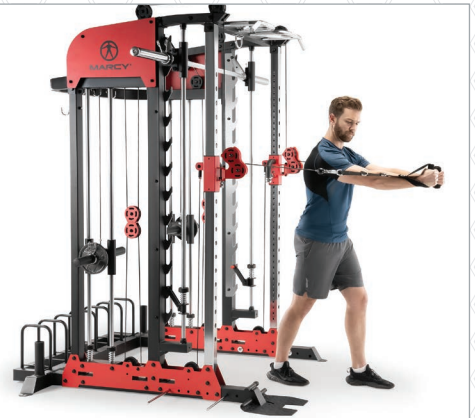

MARCY®

www.MarcyPro.com

SM-7553 EXERCISE CHART

Marcy Pro Deluxe Smith Cage Home Gym System

CLOSE GRIP PULL DOWN
PULLEY ATTACHMENT: V-HANDLE

SEATED ROW
PULLEY ATTACHMENT: V-HANDLE

SQUAT
PULLEY ATTACHMENT: V-HANDLE

LAT PULL DOWN
PULLEY ATTACHMENT: LAT BAR

ROPE PULL THROUGH
PULLEY ATTACHMENT: TRICEP ROPE

ROPE J PULL DOWN
PULLEY ATTACHMENT: TRICEP ROPE

HAMMER CURL
PULLEY ATTACHMENT: TRICEP ROPE

SIDE LATERAL RAISE
PULLEY ATTACHMENT: ADJUSTABLE HANDLES

UPRIGHT CABLE FLY
DOUBLE PULLEY ATTACHMENT: ADJUSTABLE HANDLES

STANDARD CABLE FLY
DOUBLE PULLEY ATTACHMENT: ADJUSTABLE HANDLES

SINGLE LEG SQUAT
MACHINE ATTACHMENT: SAFETY CATCH WITH LEG ANCHOR

DECLINE PUSH-UP
MACHINE ATTACHMENT: SAFETY CATCH WITH LEG ANCHOR